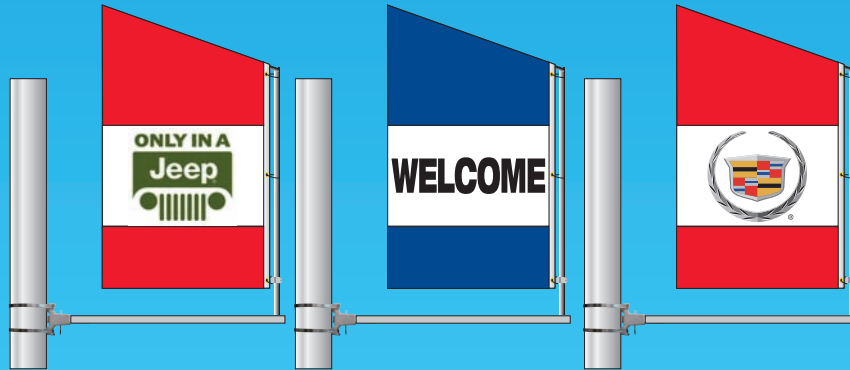

Standards

Specify Nylon colors for top & bottom panels - see page 4

Center Panel SINGLE FACE	
Stock#	D36
1-10	41.60
11-15	39.10
16-24	38.10
25+	36.60

Center Panel DOUBLE FACE	
Stock#	D236
1-10	69.70
11-15	67.20
16-24	66.20
25+	64.20

STOCK MESSAGES

- IT- BUY HERE PAY HERE
- CC- LEASING
- RJ- USED TRUCKS
- QK- USED CARS
- DD- OPEN
- UG- WE FINANCE
- WE- SAVE
- TI- LOW PRICES
- FF- WELCOME
- NT- NEW TRUCKS
- WB- WE BUY CARS
- HH- SALE
- SV- SUV
- CP- CERTIFIED PRE-OWNED
- GG- NEW CARS
- LK- LOOK

Flags printed with BLACK copy on WHITE center panel only.