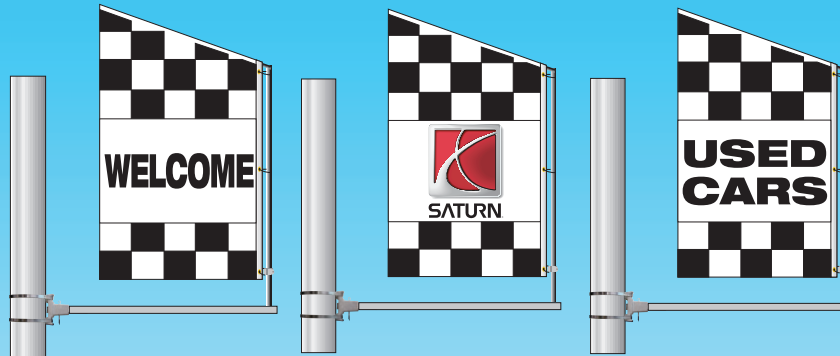

Checker

See Pages 44-45 for Dealer Logos

Center Panel SINGLE FACE	
Stock#	DR136
1-10	50.00
11-15	47.50
16-24	46.50
25+	44.50

Center Panel DOUBLE FACE	
Stock#	DR236
1-10	78.00
11-15	74.50
16-24	73.00
25+	71.00