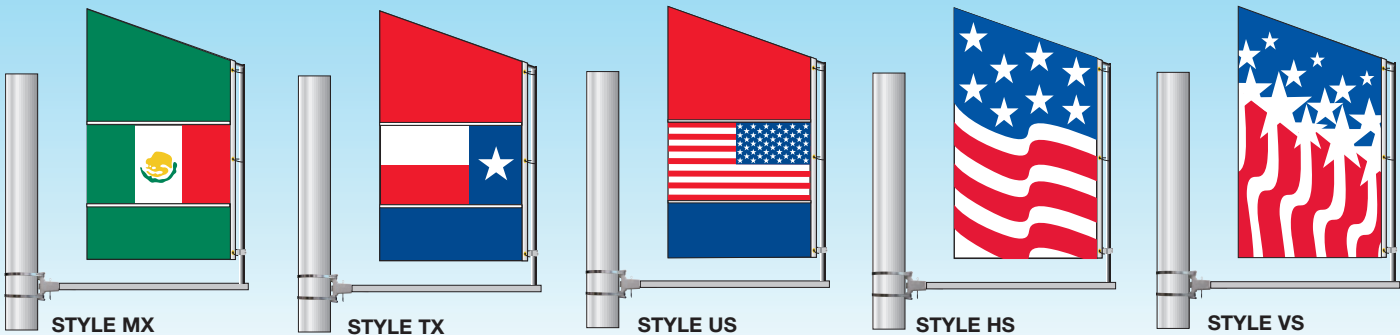

SPACEWALKER FLAGS

Custom shape Drop Flags for use with **SPACEWALKER HARDWARE**

3-1/2^{FT} x 5-1/2^{FT}

SPACEWALKER POLE HARDWARE
NOT INCLUDED
WITH FLAG ORDER

- Special wind- buffeted reinforcement design
- 3 Nylon self-locking straps
- 3 Solid brass grommets
- Heavy bleached header
- Sewn with NABLON™ thread for added life

Flags printed with BLACK copy on WHITE center panel only.

Checker

See Pages 44-45 for Dealer Logos

Center Panel SINGLE FACE	
Stock#	DR136
1-10	50.00
11-15	47.50
16-24	46.50
25+	44.50

Center Panel DOUBLE FACE	
Stock#	DR236
1-10	78.00
11-15	74.50
16-24	73.00
25+	71.00

Show your spirit

See Pages 20-23 for more Patriotic Flags

As illustrated the top & bottom panel colors will be supplied unless otherwise specified.

Also available:
STYLE CD - CANADIAN